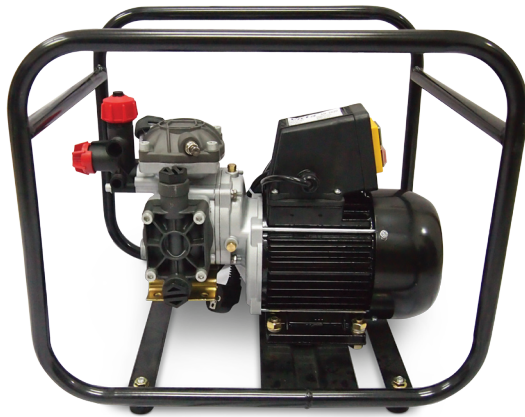

POWER SPRAYER

AR-2020

Model	AR-2020
Operation (RPM)	650
Pressure (kg/cm ²)	20
Capacity (L/min)	20
Mating Power	1.1 kW, 220V Motor
Packing Dimension (cm)	39*20*49

AR-2025

Model	AR-2025
Operation (RPM)	650
Pressure (kg/cm ²)	20
Capacity (L/min)	20
Mating Power	2.5HP Engine
Packing Dimension (cm)	42*20*50