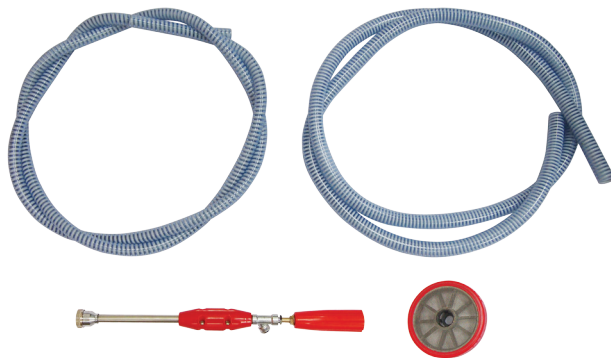

POWER SPRAYER

AR-2020

Model	AR-2020
Operation (RPM)	650
Pressure (kg/cm ²)	20
Capacity (L/min)	20
Mating Power	1.1 kW, 220V Motor
Packing Dimension (cm)	39*20*49

AR-2025

Model	AR-2025
Operation (RPM)	650
Pressure (kg/cm ²)	20
Capacity (L/min)	20
Mating Power	2.5HP Engine
Packing Dimension (cm)	42*20*50